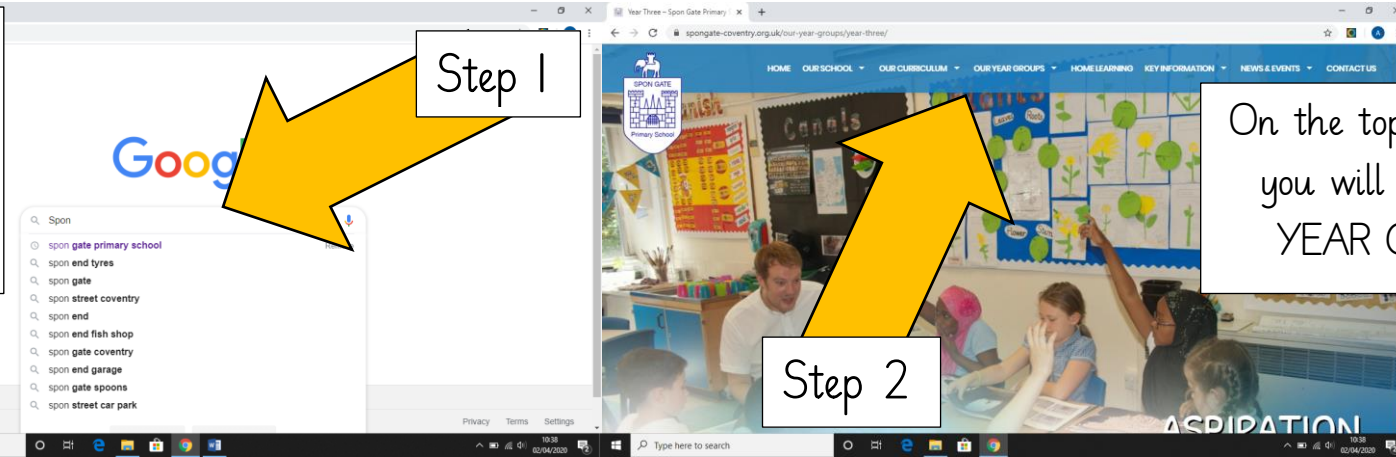

# Here is a step-by-step guide to help you find the daily Home Learning tasks

Type in Spon Gate Primary School. A list may appear to help you. Click on the school website!

On the top navigation bar you will find the OUR YEAR GROUPS list.

Select the year group. Each day you will find daily tasks.

Use the scroll bar on the side and scan under the main photo.

Now you can select the daily tasks. You will find a selection of tasks for you to complete at home.