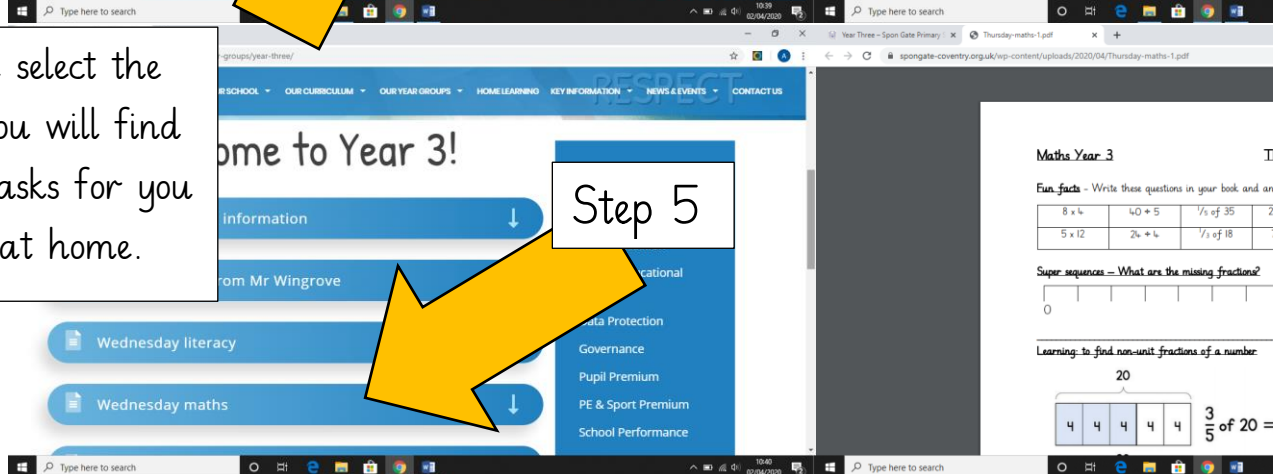

# Here is a step-by-step guide to help you find the daily Home Learning tasks

Type in Spon Gate Primary School. A list may appear to help you. Click on the school website!

On the top navigation bar you will find the OUR YEAR GROUPS list.

Select the year group. Each day you will find daily tasks.

Use the scroll bar on the side and scan under the main photo.

Now you can select the daily tasks. You will find a selection of tasks for you to complete at home.