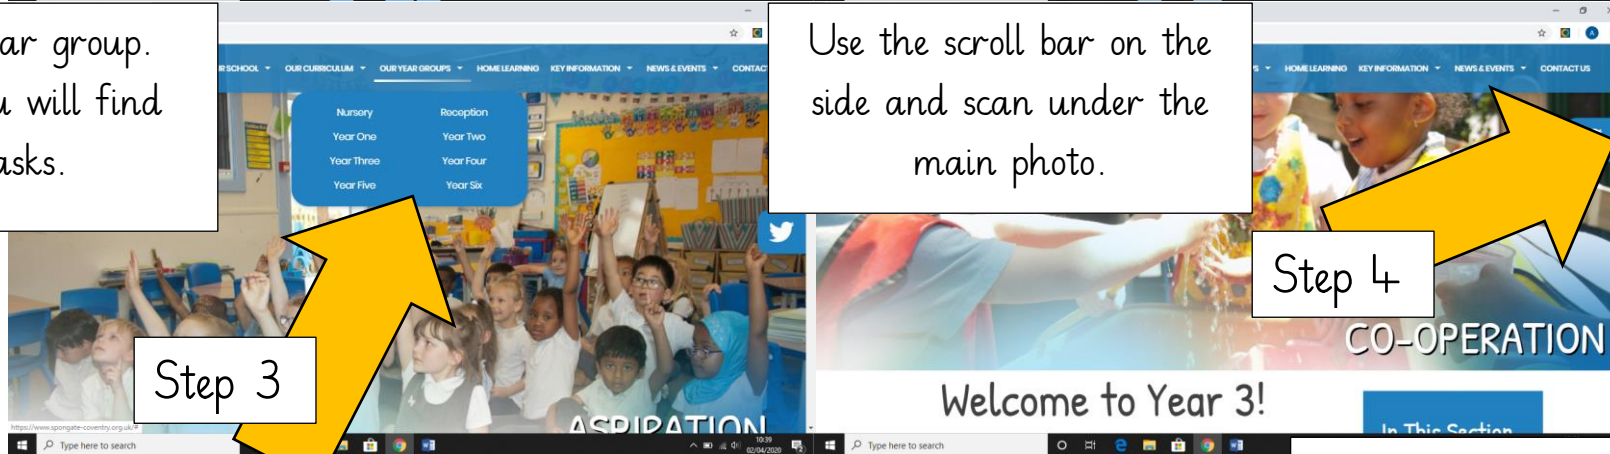

# Here is a step-by-step guide to help you find the daily Home Learning tasks

Type in Spon Gate Primary School. A list may appear to help you. Click on the school website!

On the top navigation bar you will find the OUR YEAR GROUPS list.

Select the year group. Each day you will find daily tasks.

Use the scroll bar on the side and scan under the main photo.

Now you can select the daily tasks. You will find a selection of tasks for you to complete at home.